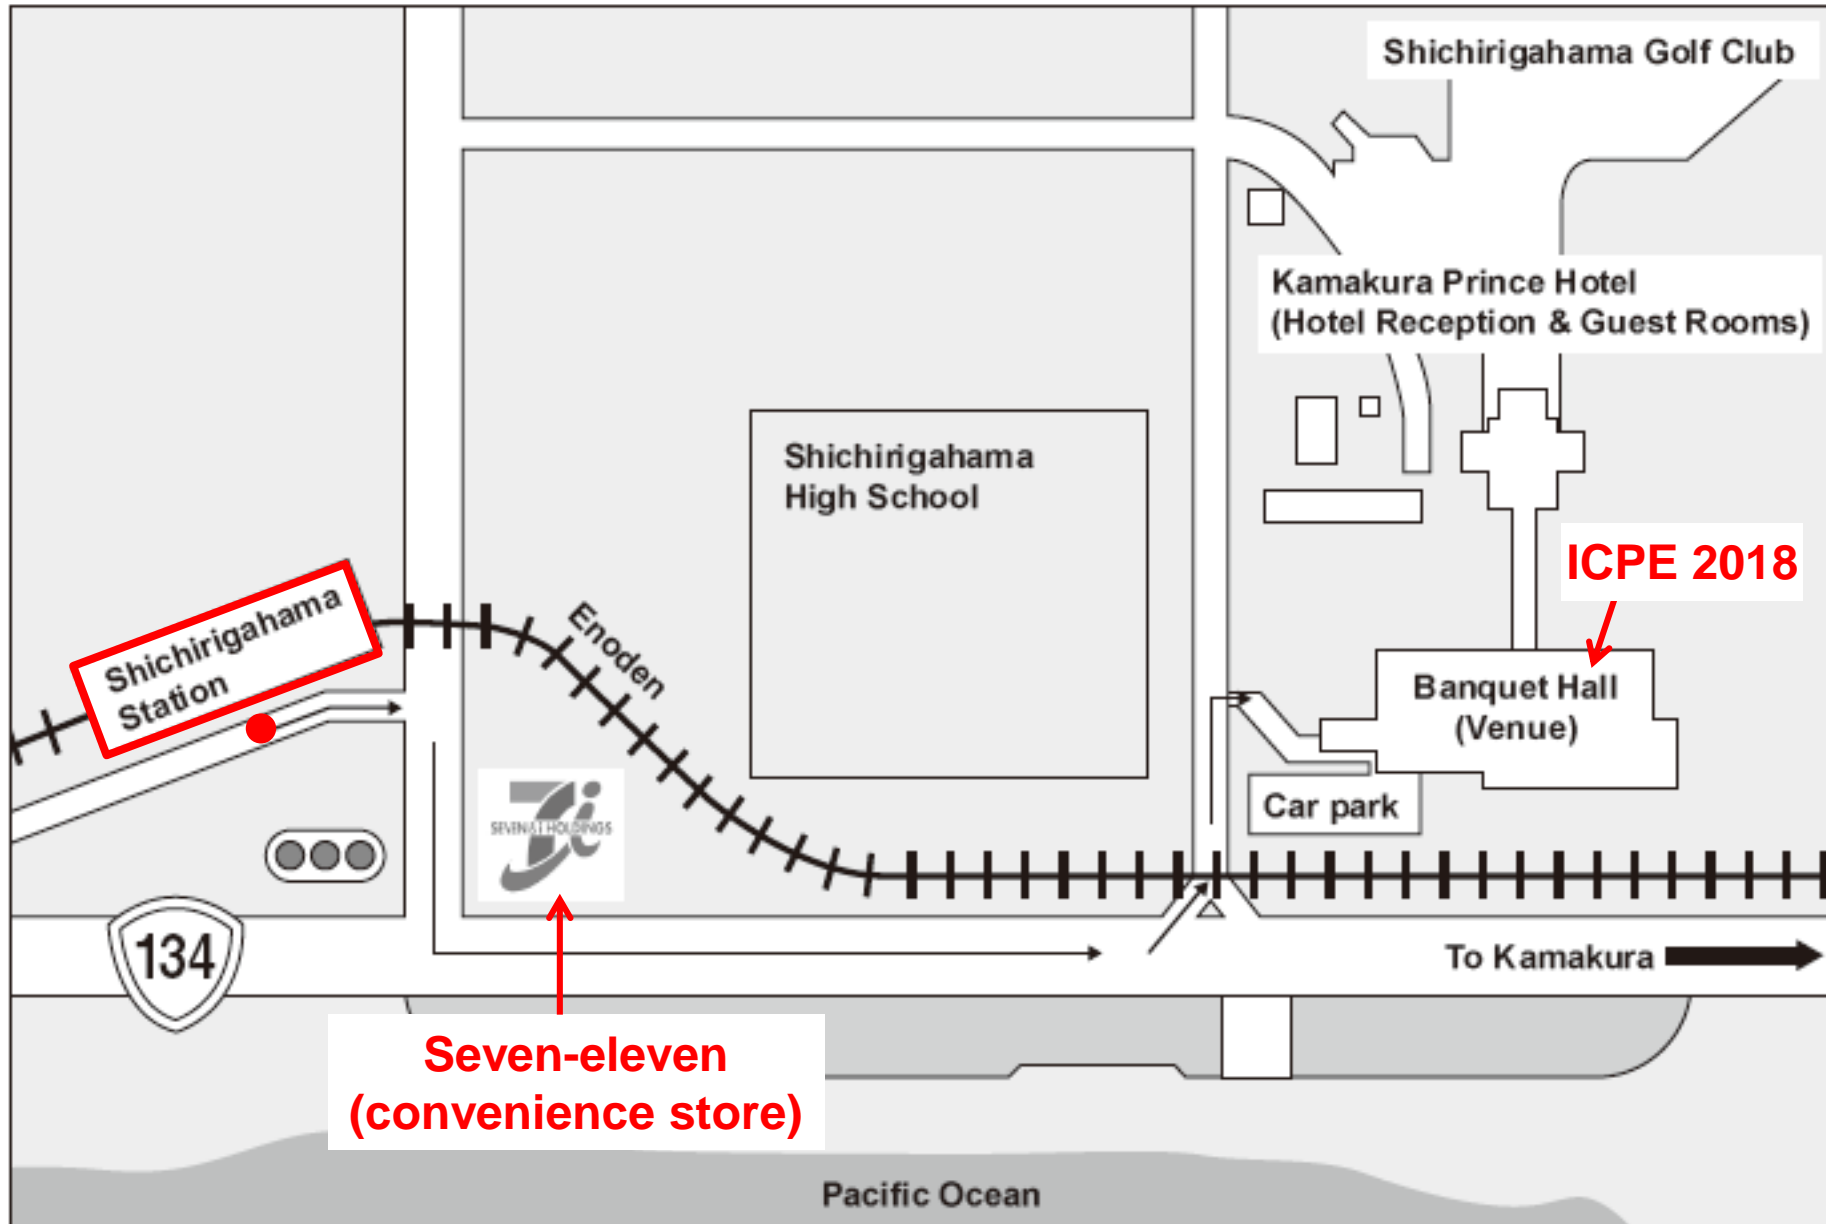

Access to Kamakura Prince Hotel

- **Venue: Kamakura Prince Hotel Banquet Hall**
- **Approximately 10 minutes walk from Shichirigahama Station**
- **Free shuttle buses are available:**

	Departure Kamakura Prince Hotel			Departure Shichirigahama		
9:00			30			35
10:00	00		30	05		35
11:00			30			35
12:00		15			20	
13:00						
14:00			30			35
15:00			30			35
16:00	00		30	05		35
17:00	00		30	05		35